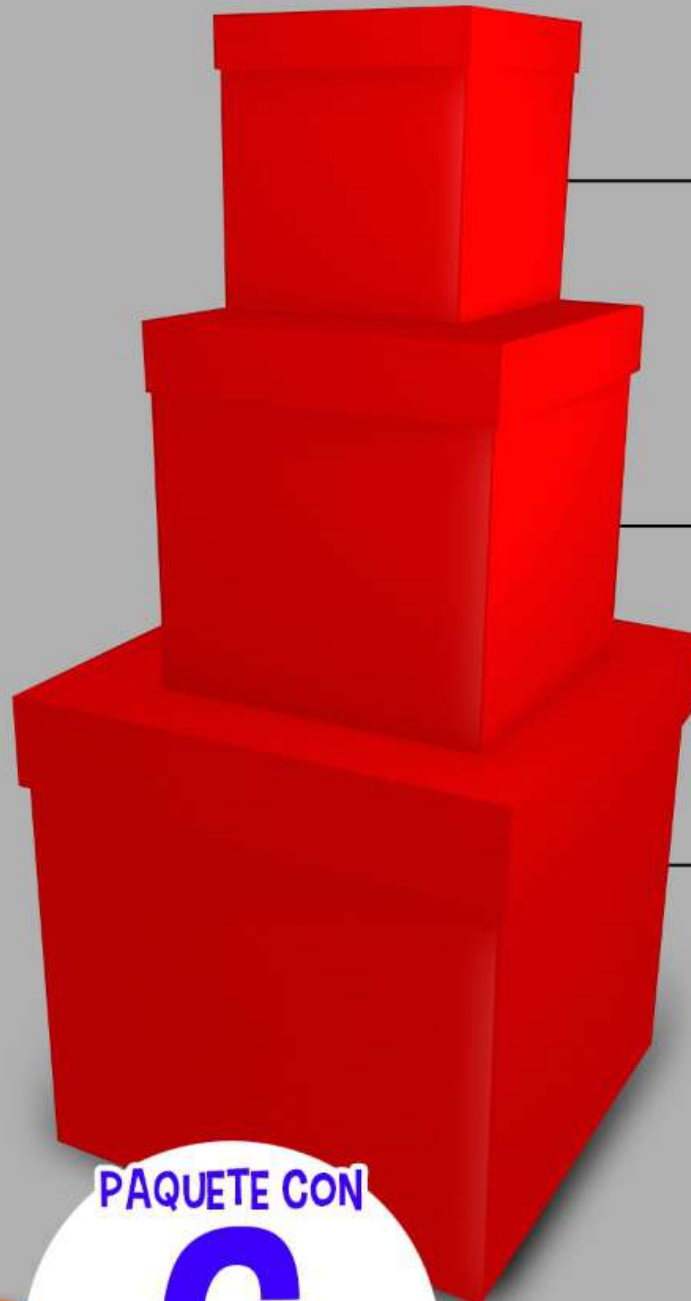

**fashion
box**

LÍNEA
LISA
BRILLO

20x20

$39.90 c/una
paq c/ 6 pzas
$239.40

25x25

$49.90 c/una
paq c / 6 pzas
$299.40

30x30

$59.90 c/una
paq c/ 6 pzas
$359.40